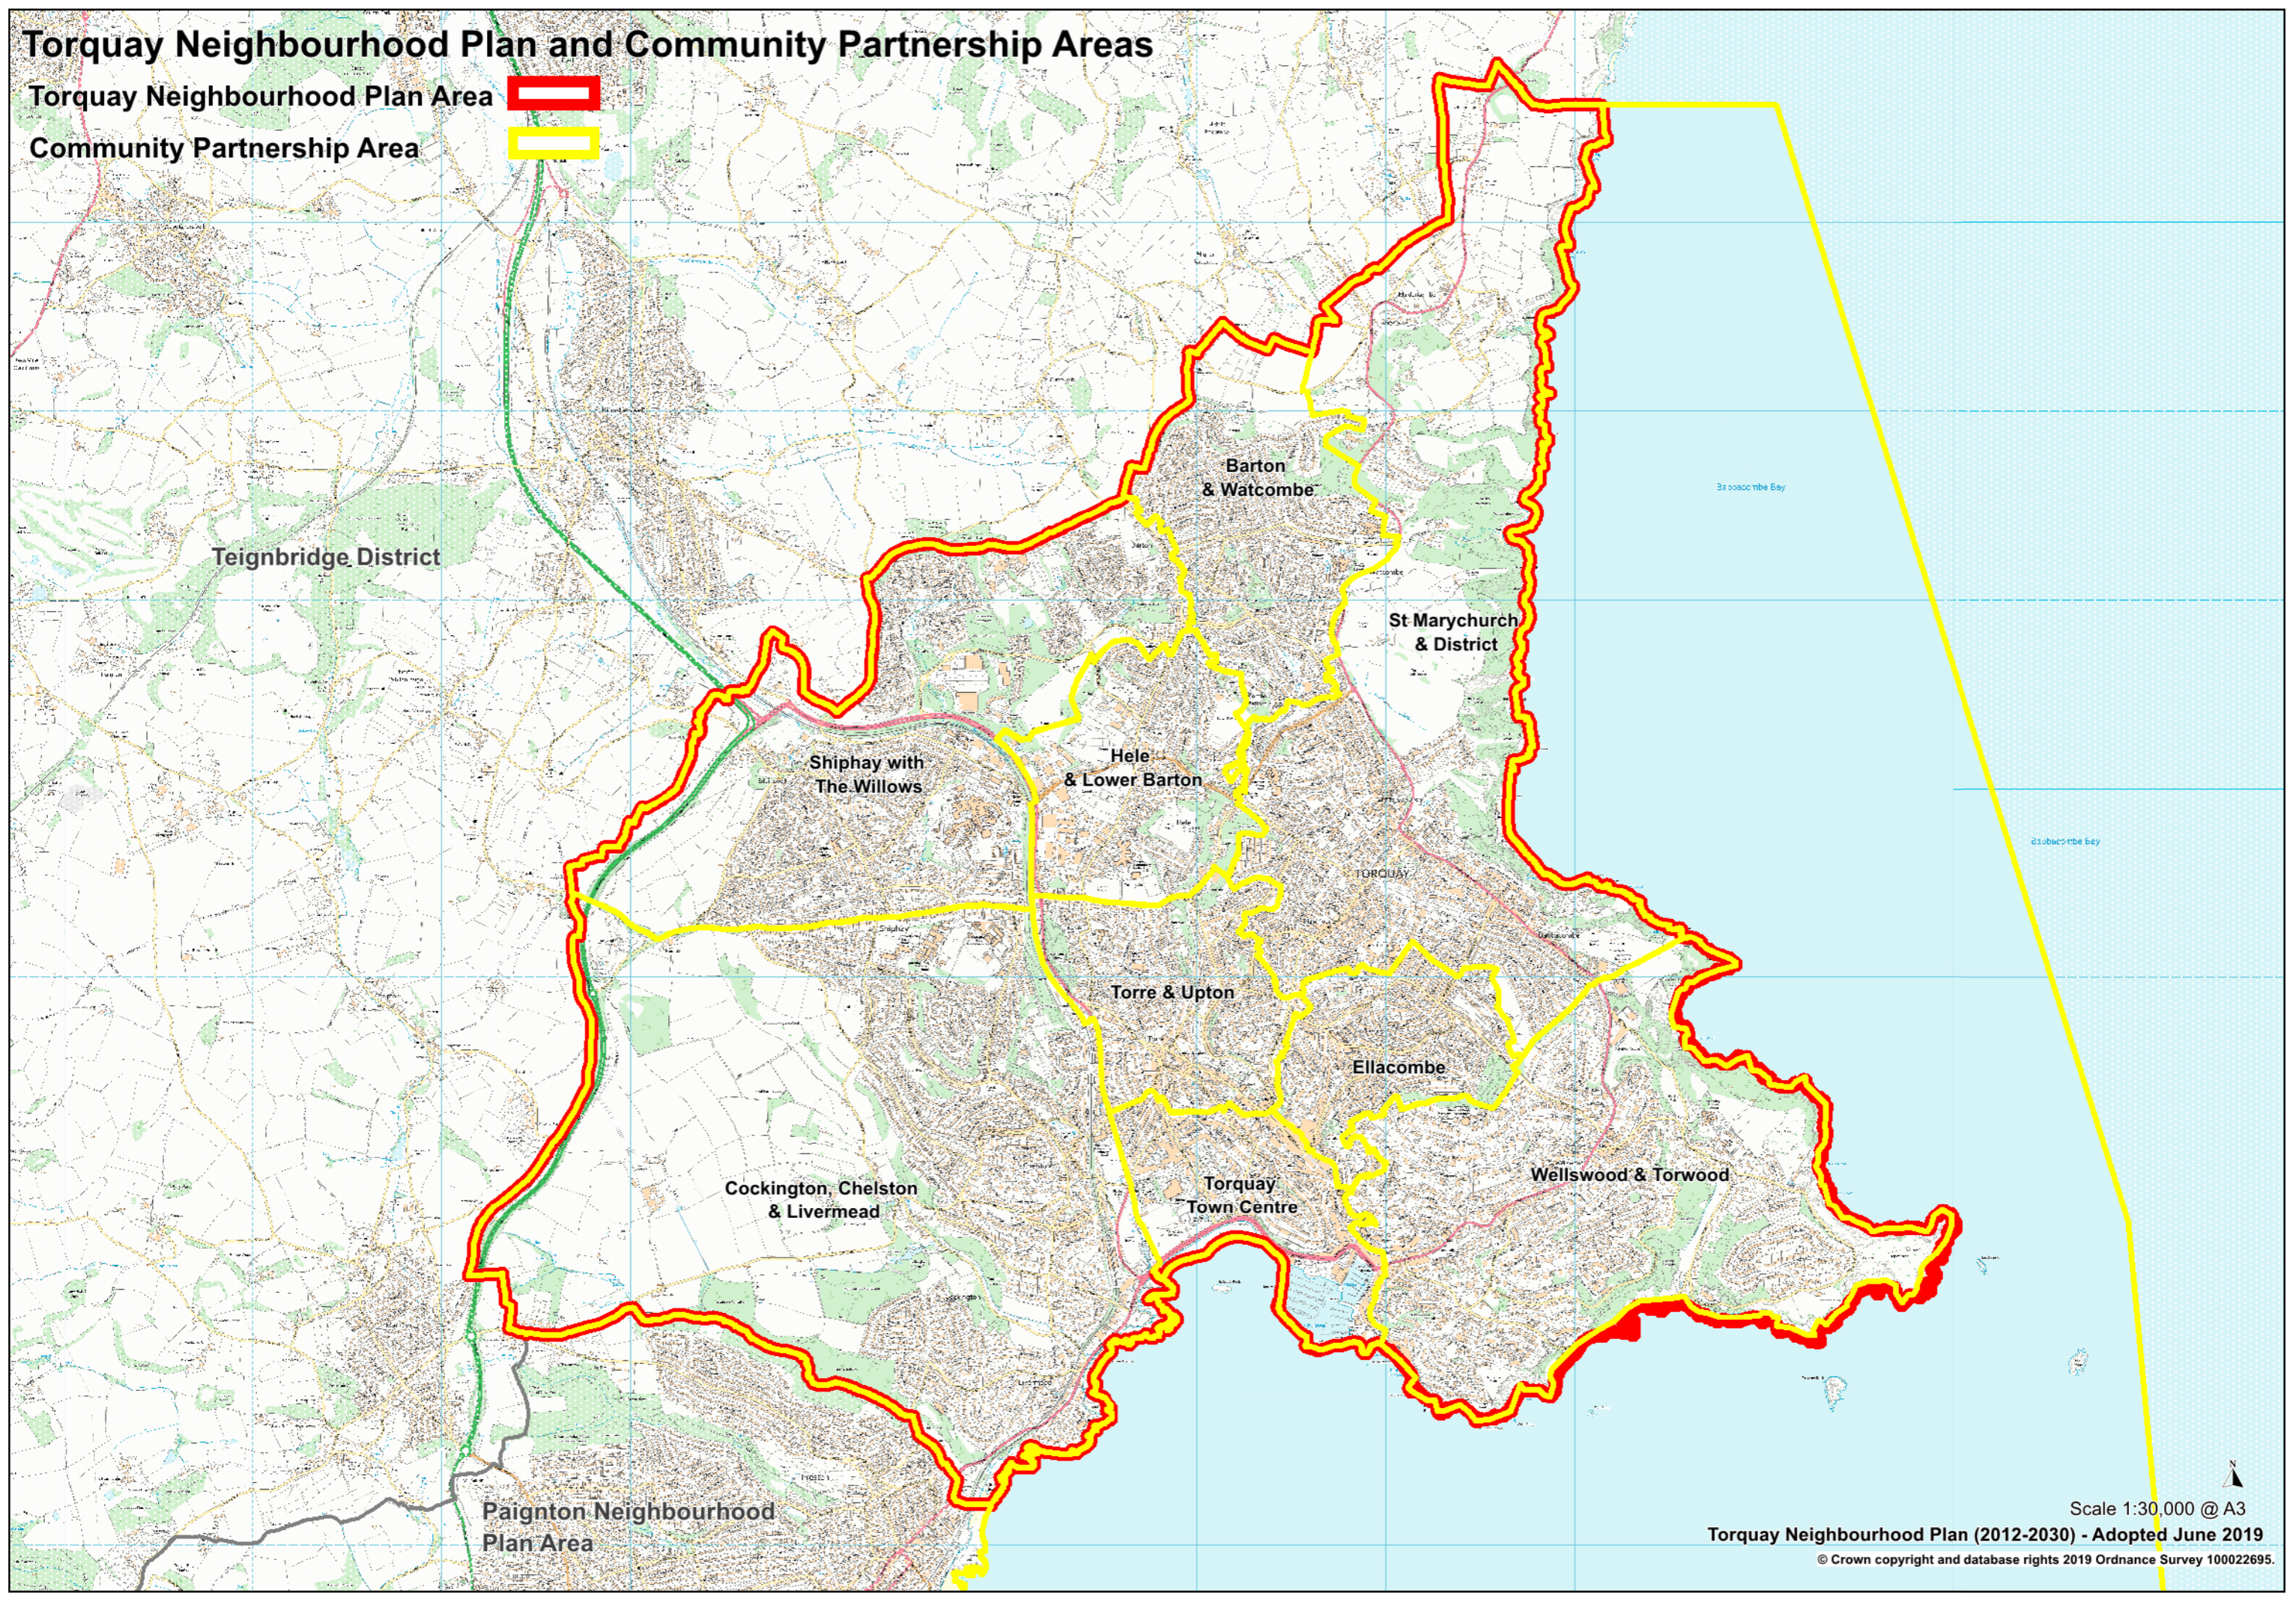

Torquay Neighbourhood Plan and Community Partnership Areas

Torquay Neighbourhood Plan Area 
Community Partnership Area 

Scale 1:30,000 @ A3

Torquay Neighbourhood Plan (2012-2030) - Adopted June 2019

© Crown copyright and database rights 2019 Ordnance Survey 100022695.